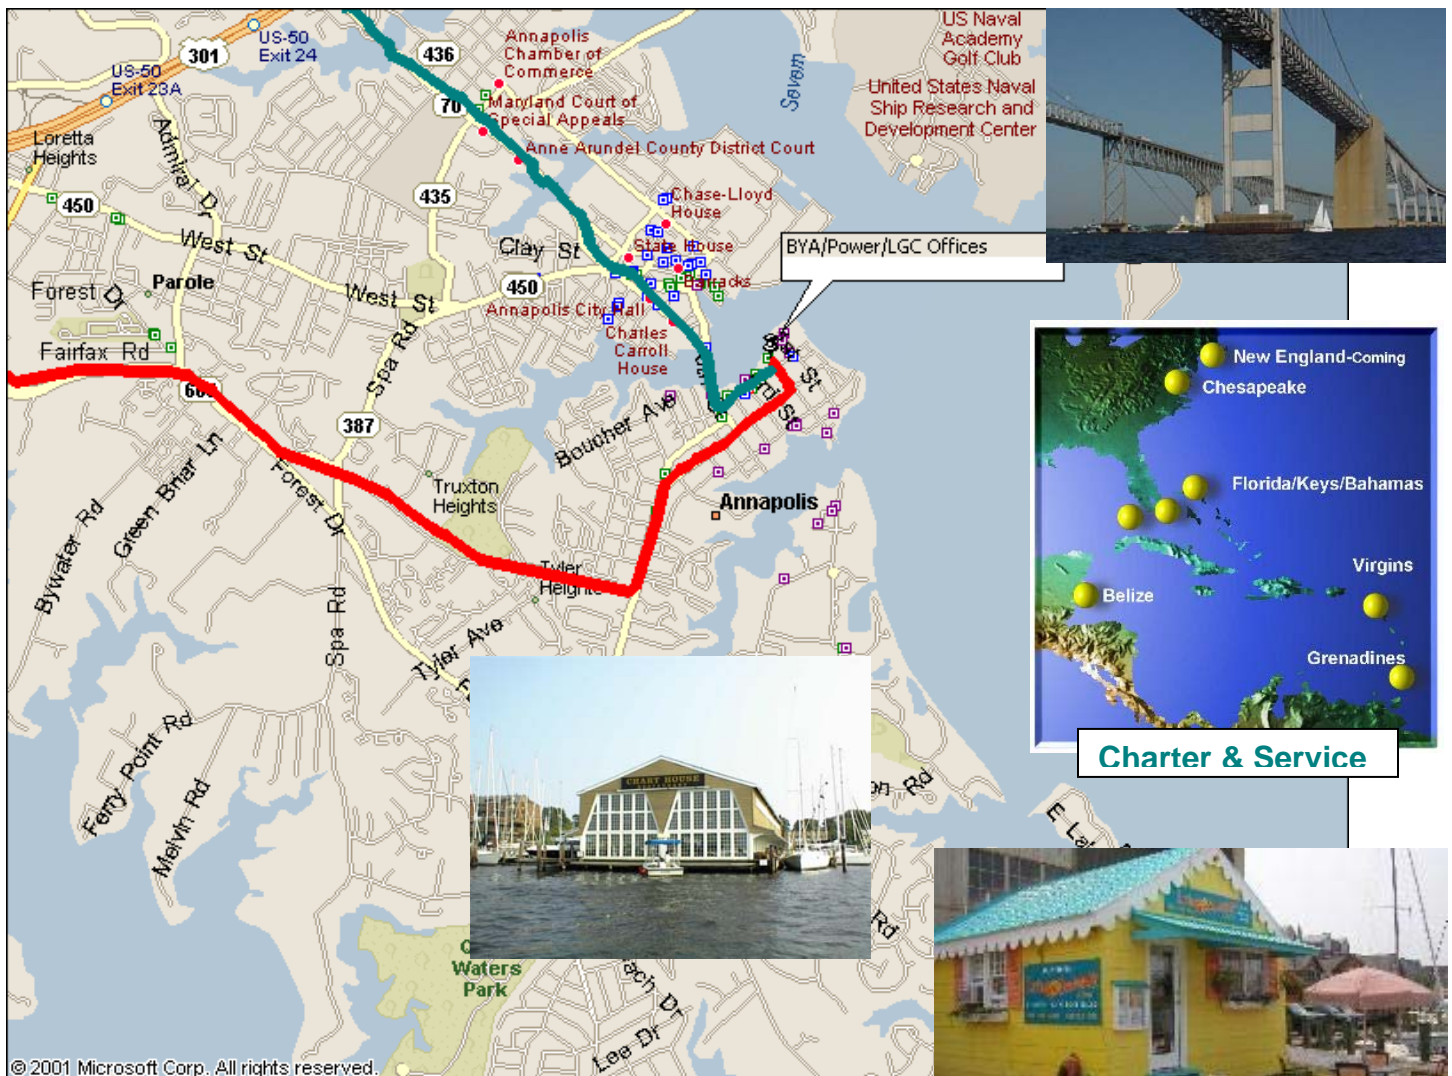

Getting here...

GPS Physical address:

326 First Street, Annapolis, MD 21403 (Suggest you use 2nd rather than 1st—instructions below)

By Water: Come into the Severn River to Spa Creek. We're on your left. Hang out in front of the Chart House Restaurant--Call us on Channel 71 or call our phone numbers below. You can take a mooring, we can recommend Marinas, or we may have space. Water Taxi's run in season until 2:00AM

1. (Map below) from **Route 50** down Forest Drive to avoid town (1), or check (2). Rte. 50 (from either direction) to Rte.665 (Aris T. Allen Blvd.) Keep bearing left. Signs take you towards Riva Rd. Do not get off at Riva or Rte.2--go to the end.) Merge onto **Forest Drive**-bearing right. Bear left at traffic light onto **Spa Rd.** Which changes names to: **Hilltop**, and then **Tyler** end ends at the **Bay Ridge Rd.** light. Left at light past another light at the shopping center and bear right onto **Chesapeake Ave.** (No choice.) Continue on a few blocks to *light at 6th St.* Continue straight on residential Chesapeake, to **Second.** Turn left onto 2nd St., 2 blocks to the end in front of the Chart House Restaurant. Our offices are on both sides of Second. Yacht Haven Marina complex is on the right. Our office faces you on the second floor of the 3 story, Wood and Glass building. Our LetsGoCruising offices are to the left. Park anywhere around the building(s), or in the Chart House Parking lot. *Welcome!*
2. or: Drive into Annapolis, cross the bridge into Eastport (the marine section of Annapolis) and take the first left at Severn Ave (Next to the Mercedes dealership). Go four blocks and take a left at Second St.

After a short block, you will be at the waterfront, Annapolis Harbor in front of the Chart House restaurant. Turn left for Charters or right into our Yacht Haven complex (Corporate and Sales office). We are on the second floor facing you as you drive into our Yacht Haven parking area/Marina.